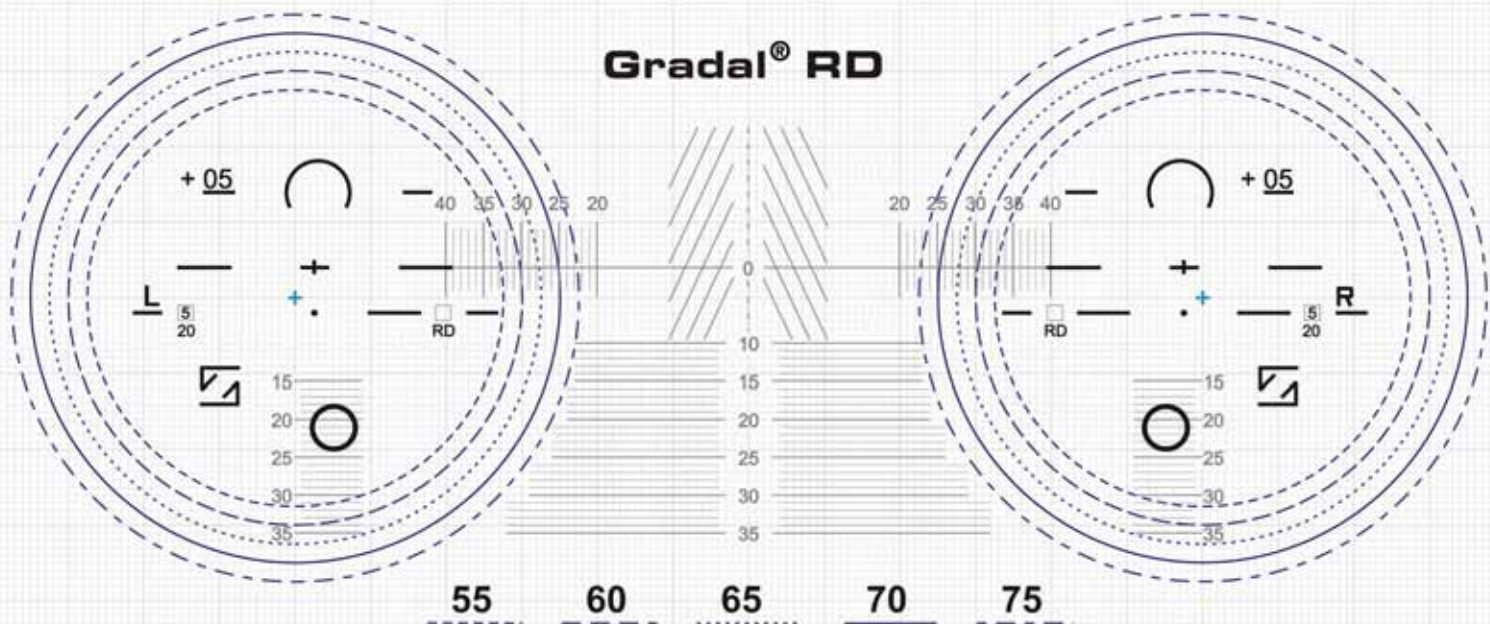

Gradal[®] RD

Gradal[®] RD and Clarlet Business Cut-Out Charts

Zeiss Business

Carl Zeiss Optical, Inc.

USA 1-800-338-2984

CAN 1-800-268-6489

www.zeiss.com/lenses

The  blue cross in the Cut-Out Chart displays the location of the geometric center (GC) of the lens.

 The mark of Carl Zeiss quality

MI 8779-1204