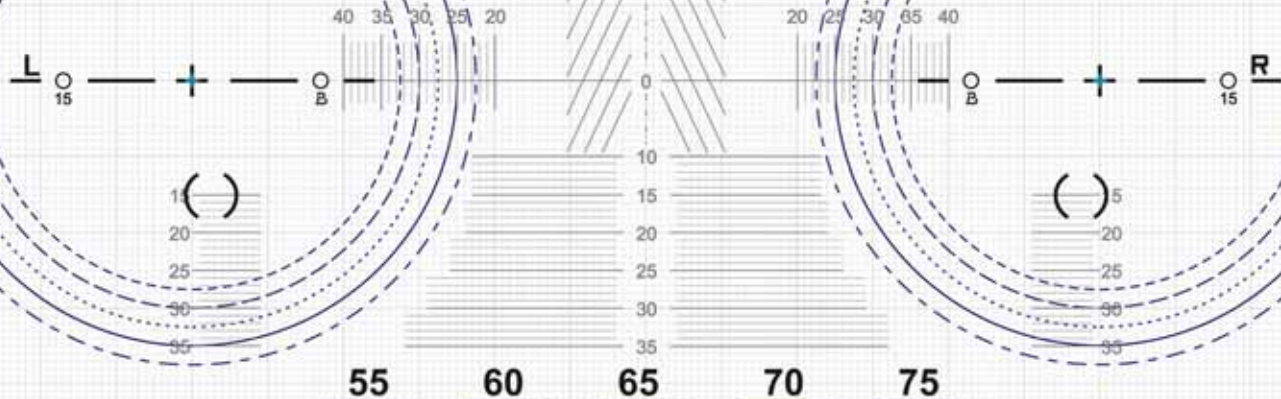

Gradal[®] RD

Gradal[®] RD and Clarlet Business Cut-Out Charts

Zeiss Business

Carl Zeiss Optical, Inc.

USA 1-800-338-2984

CAN 1-800-268-6489

www.zeiss.com/lenses

The  blue cross in the Cut-Out Chart displays the location of the geometric center (GC) of the lens.

 The mark of Carl Zeiss quality

MI 8779-1204